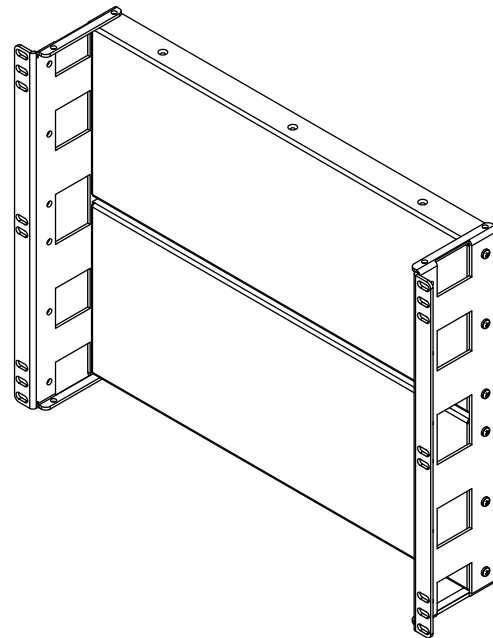

IRP1083S/V 8U Solid/Slotted Panel Installation

Included in this package

(2) 4U Solid / Slotted Panel.

(2) 8U Ear Bracket

(2) PVC Wire Duct

(12) M4 x 8 Screws

(6) #10-32 x 5/8 Rack Screws

(6) #12-24 x 5/8 Rack Screws

Step 3

Installation Steps

Step 1 Install Right side bracket

Step 2 Install left side bracket

Assembly Complete.