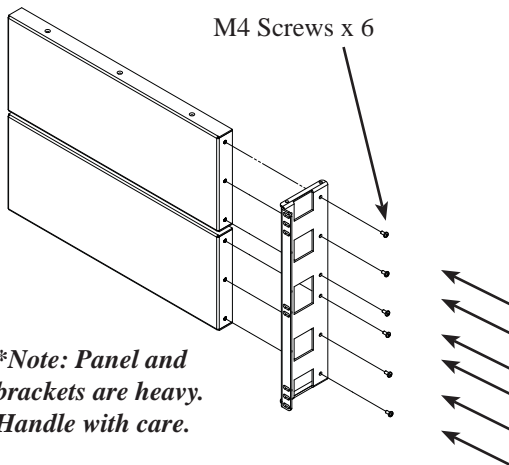

IRP1083S/V 8U Solid/Slotted Panel Installation

Included in this package

(2) 4U Solid / Slotted Panel.

(2) 8U Ear Bracket

(2) PVC Wire Duct

(12) M4 x 8 Screws

(6) #10-32 x 5/8 Rack Screws

(6) #12-24 x 5/8 Rack Screws

Step 3

Installation Steps

Step 1 Install Right side bracket

Step 2 Install left side bracket

Assembly Complete.