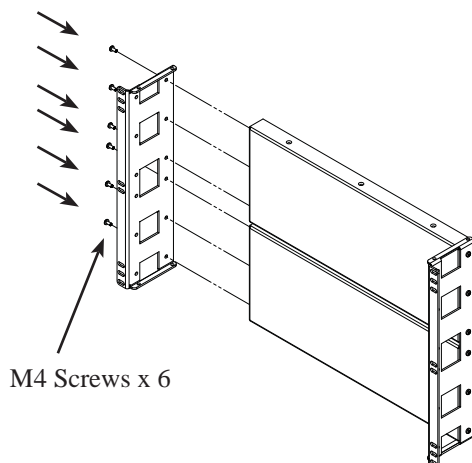

IRP1083S/V 8U Solid/Slotted Panel Installation

Included in this package

(2) 4U Solid / Slotted Panel.

(2) 8U Ear Bracket

(2) PVC Wire Duct

(12) M4 x 8 Screws

(6) #10-32 x 5/8 Rack Screws

(6) #12-24 x 5/8 Rack Screws

Step 3

Installation Steps

Step 1 Install Right side bracket

Step 2 Install left side bracket

Assembly Complete.